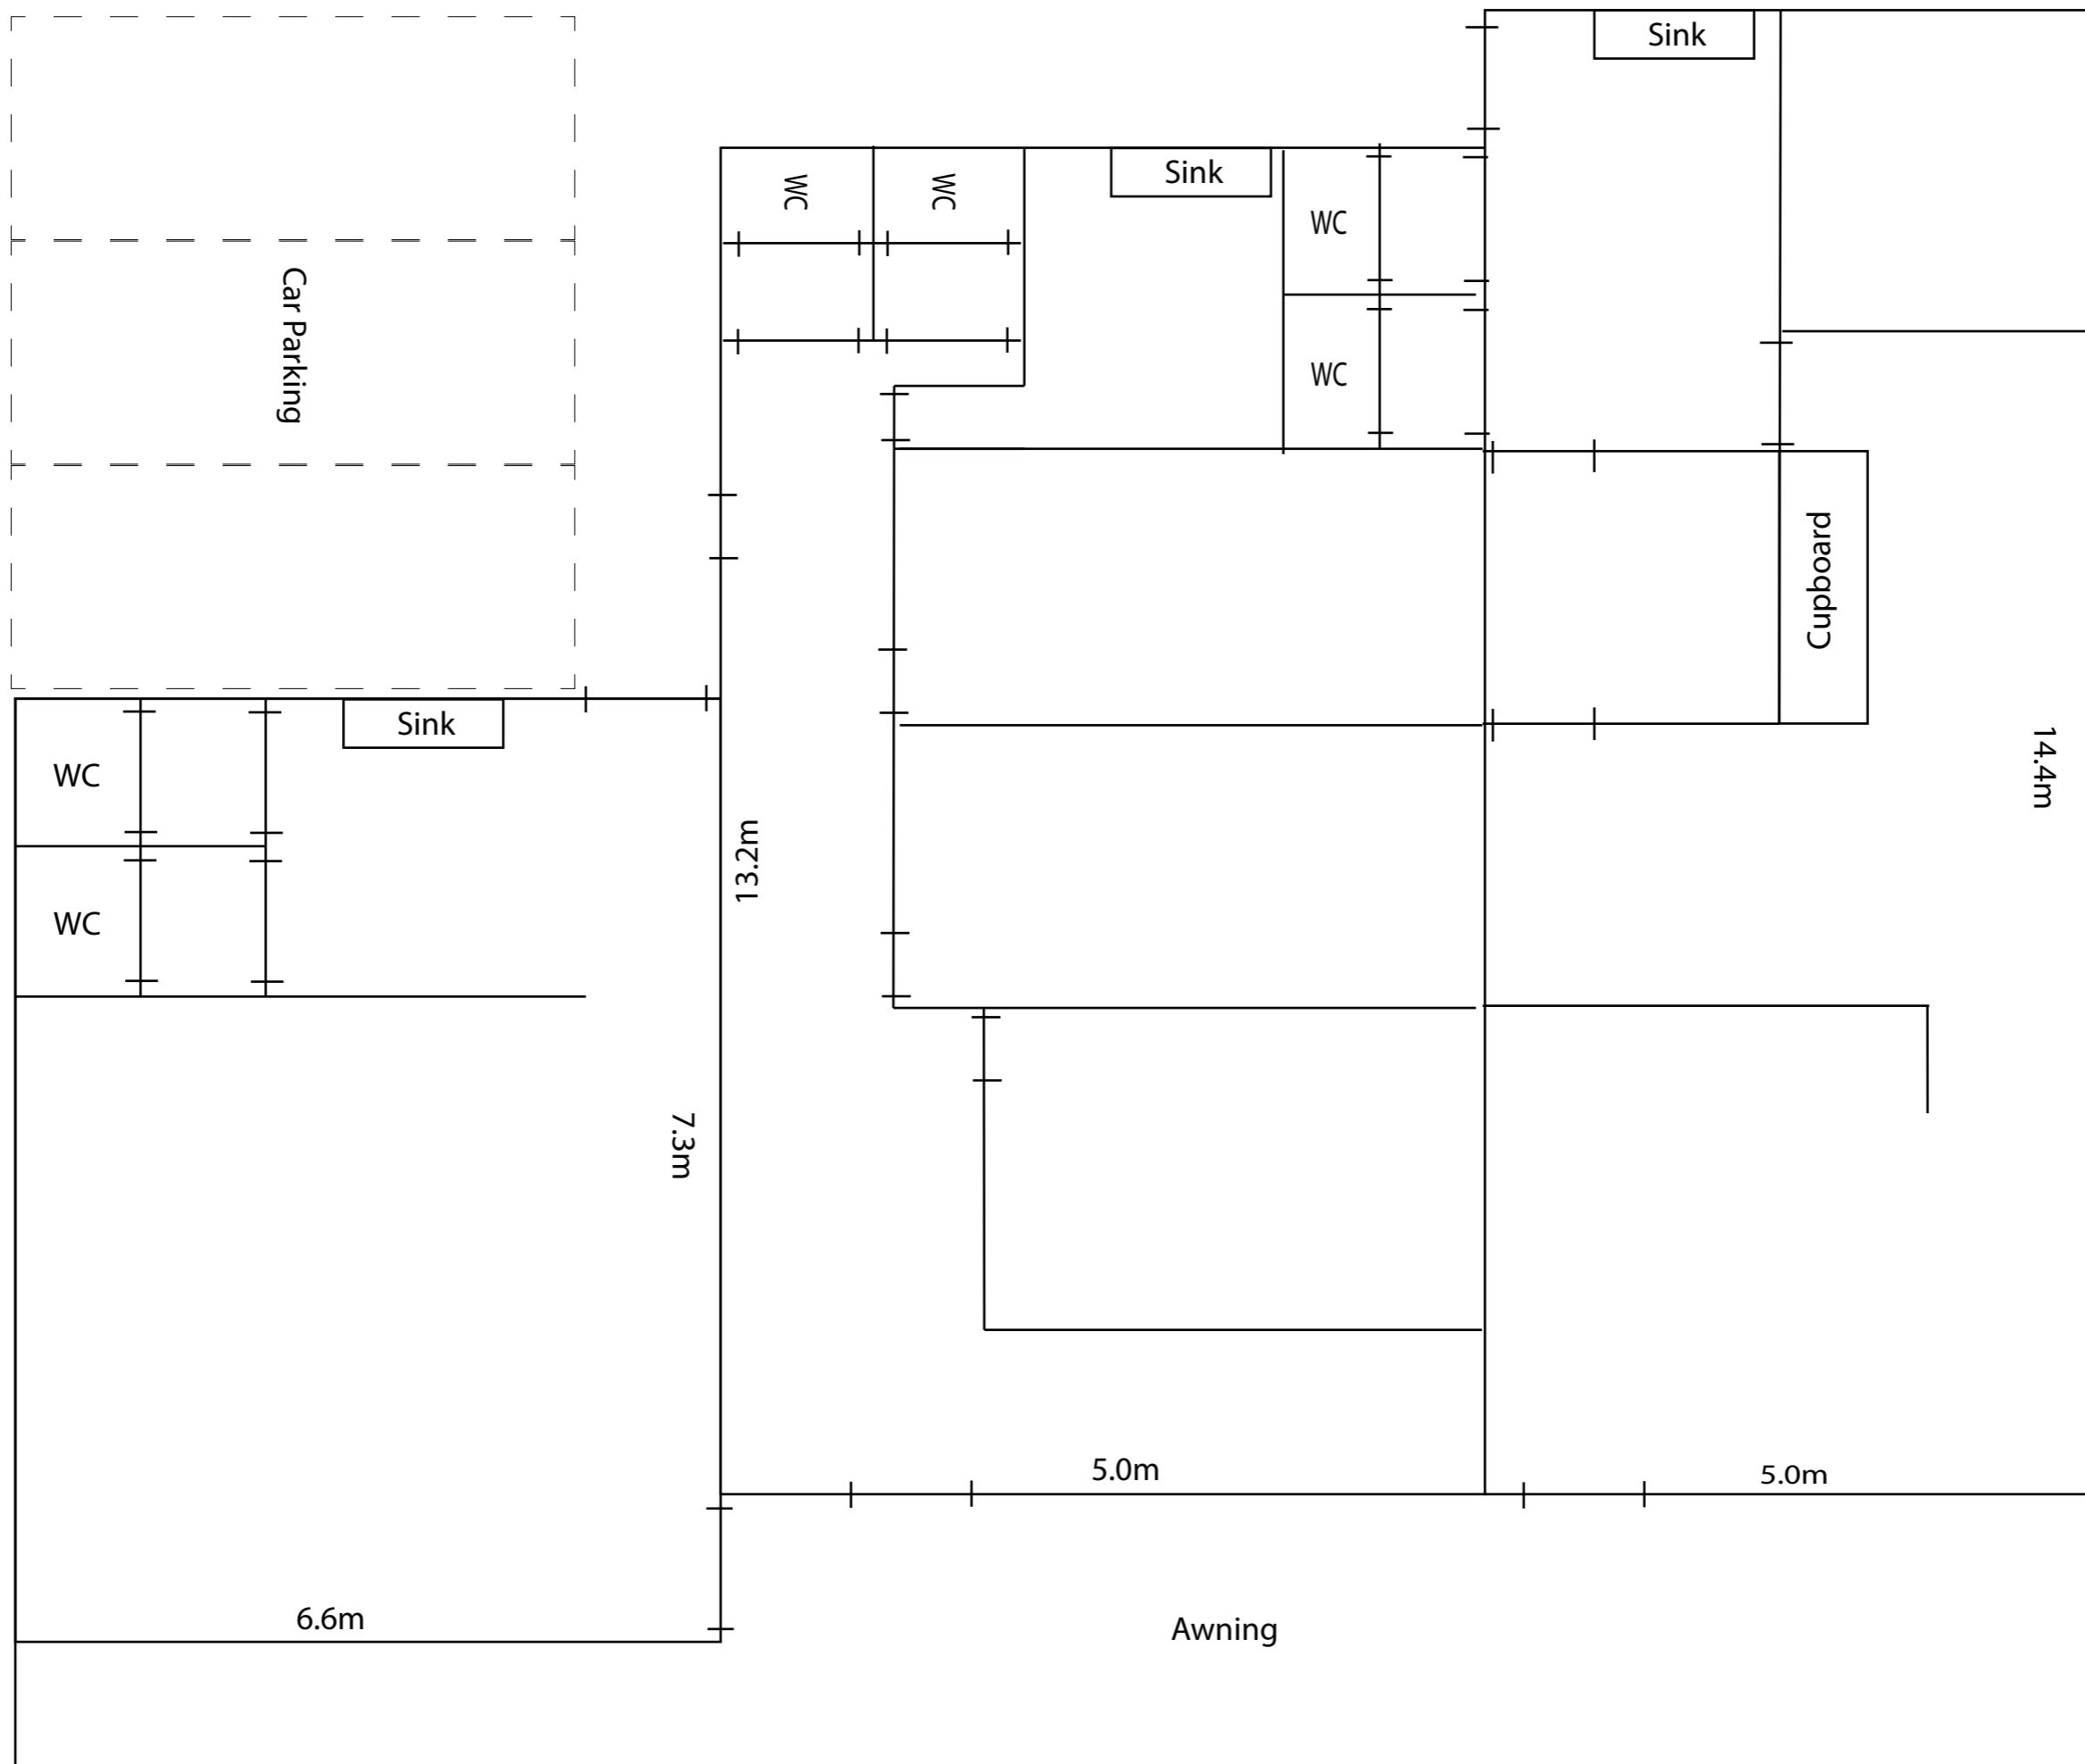

Shop 1
= 48.18m²

Shop 2
= 66m²

Shop 3
= 73m²

firstnational
REAL ESTATE
Biloela

*Measurements are a helpful guide but may not always be completely accurate